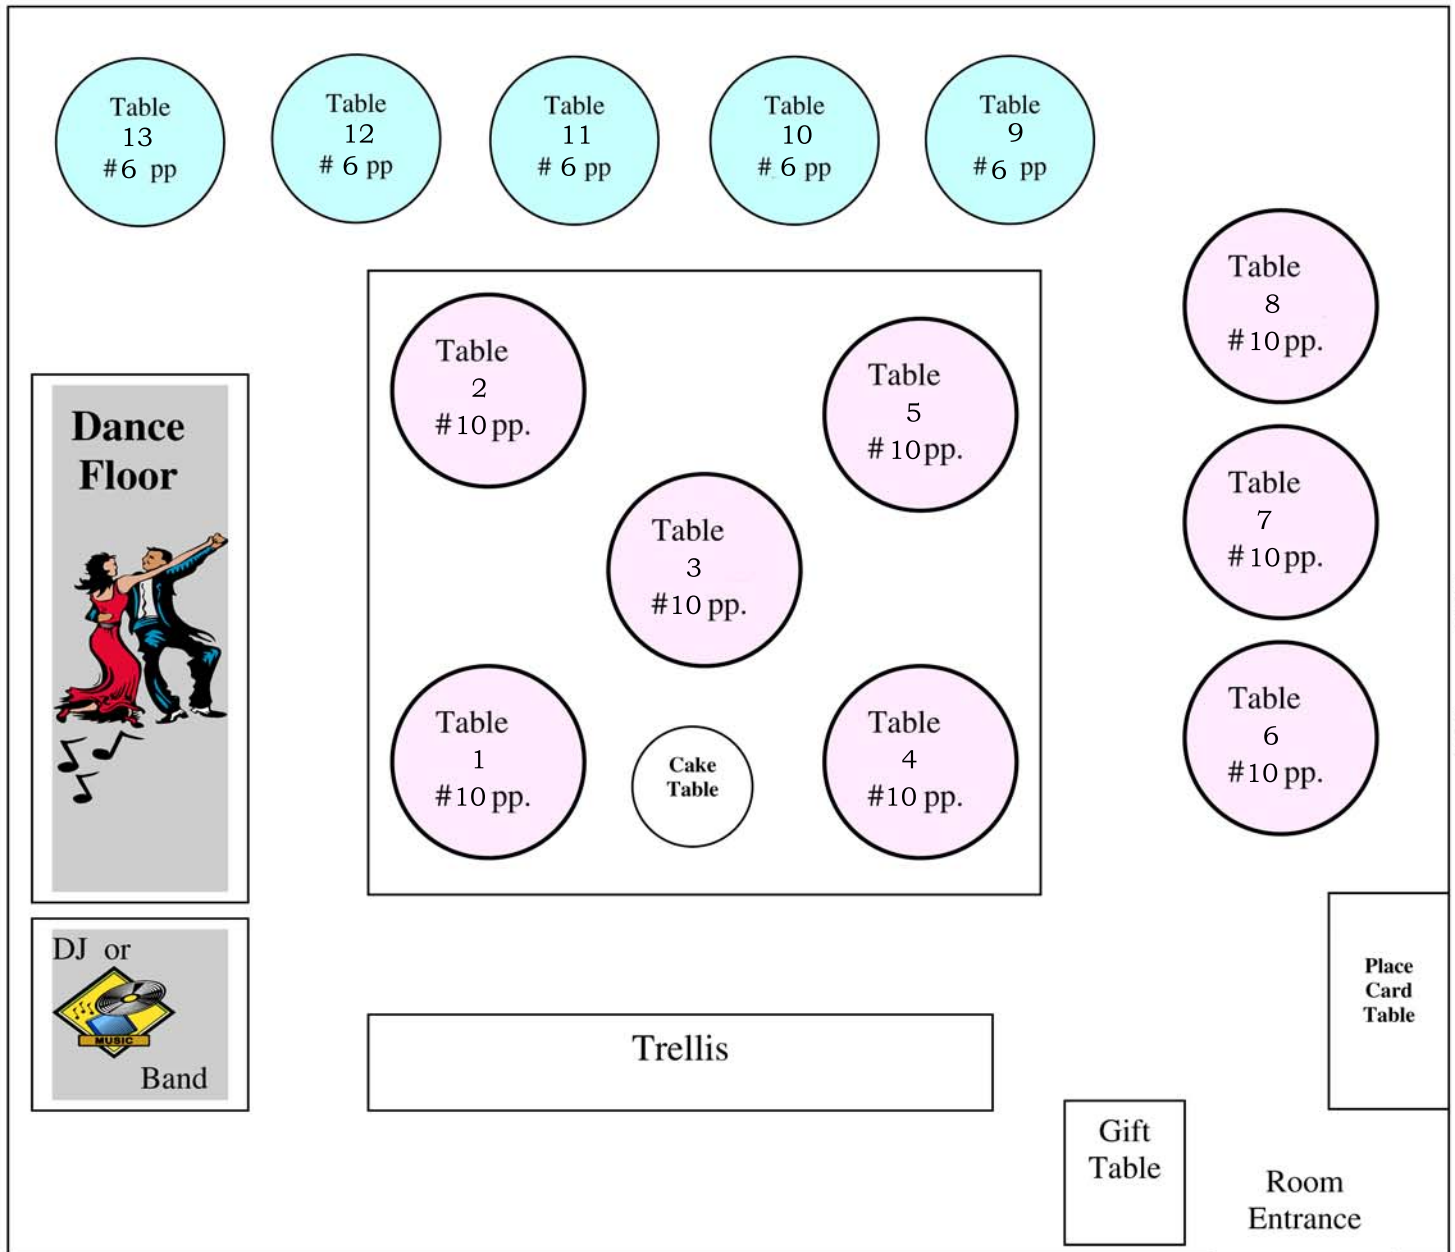

Harbor Porches Room Layouts

For 90 – 125 Guests

Ocean View

To Rest Rooms