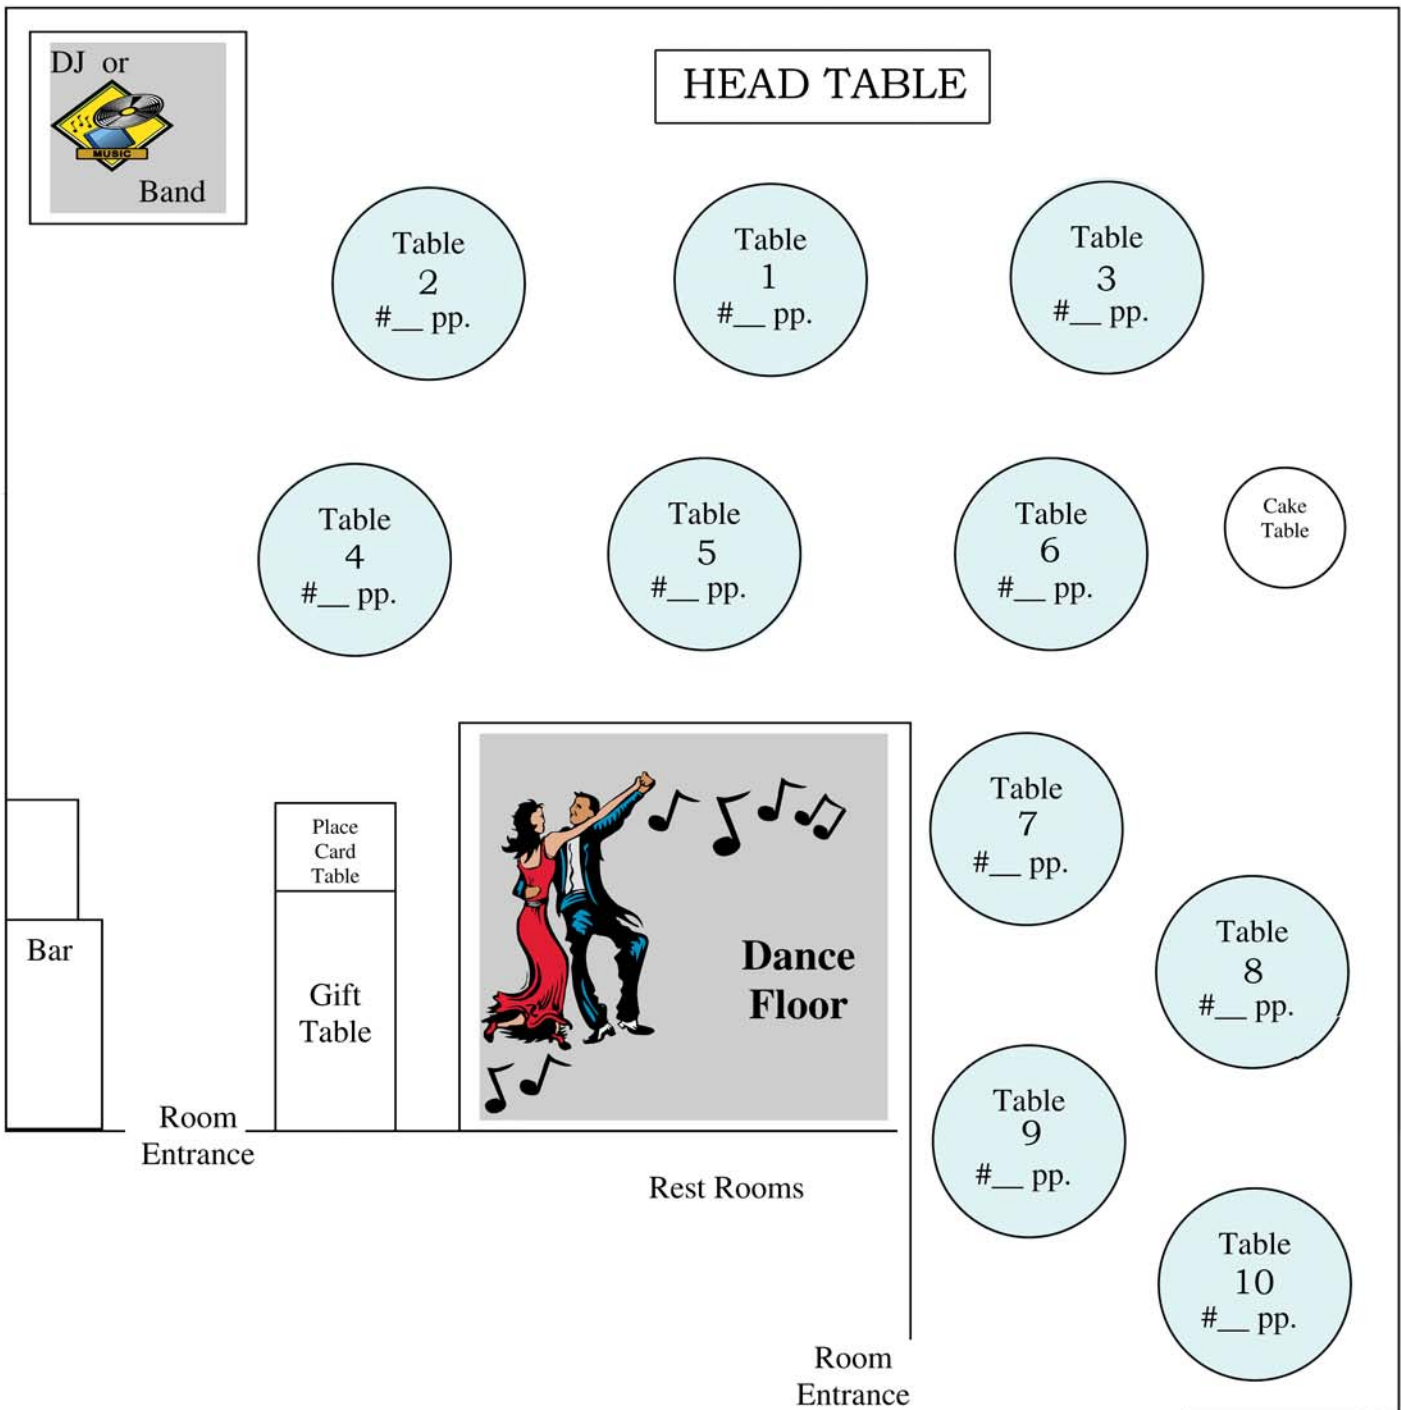

Harborview Dining Room Layouts

for 50 - 100 Guests

Harbor View

Beach View